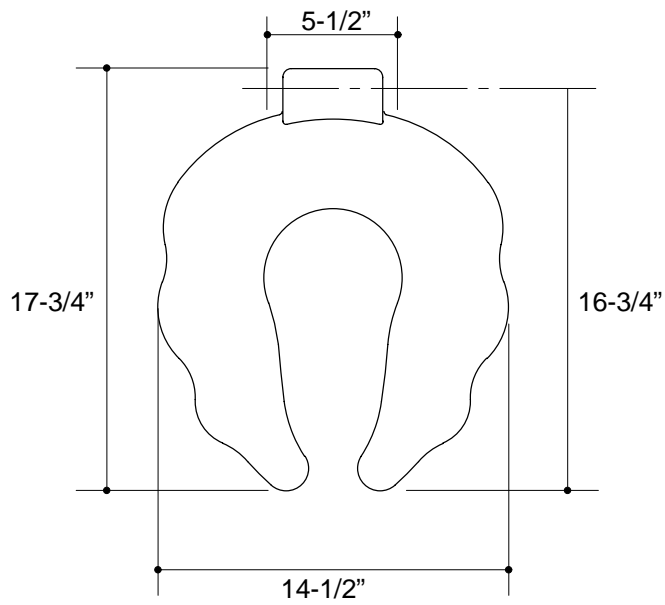

## PRODUCT SPECIFICATION:

The toilet seat shall be round open front with smaller opening and scalloped side handles for comfort and support of young children. Toilet seat shall be made of solid plastic. Toilet seat shall be less cover. Toilet seat shall include an anti-microbial agent which inhibits the growth of bacteria and germs. Toilet seat shall be Kohler Model K-4686-AB\_\_\_\_\_.