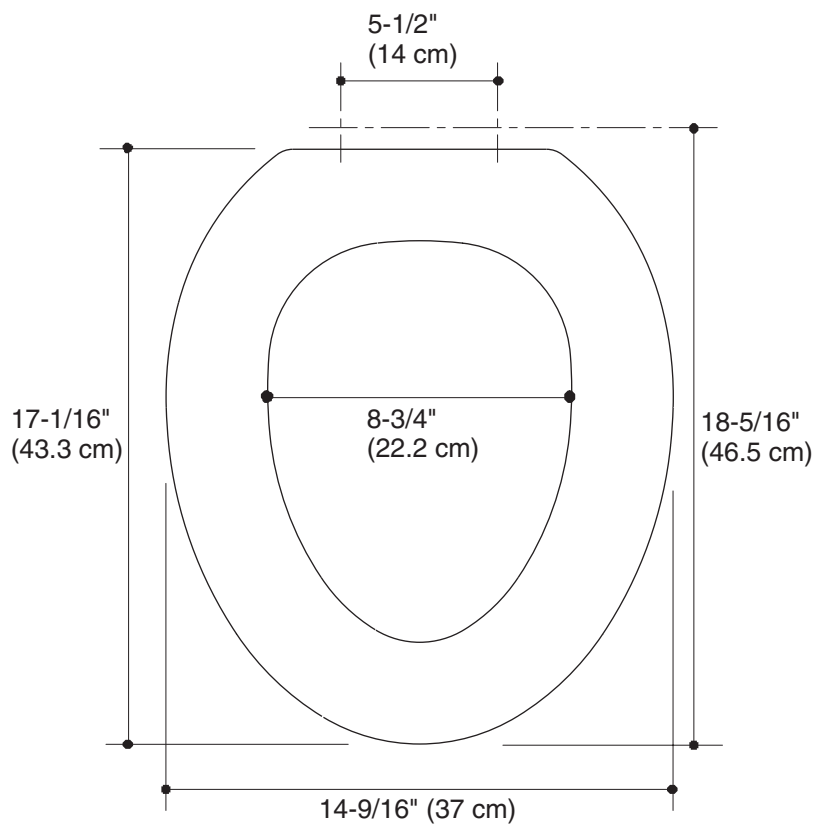

IRON WORKS® HISTORIC™

Installation Notes

Install this product according to the installation guide.

Product Diagram